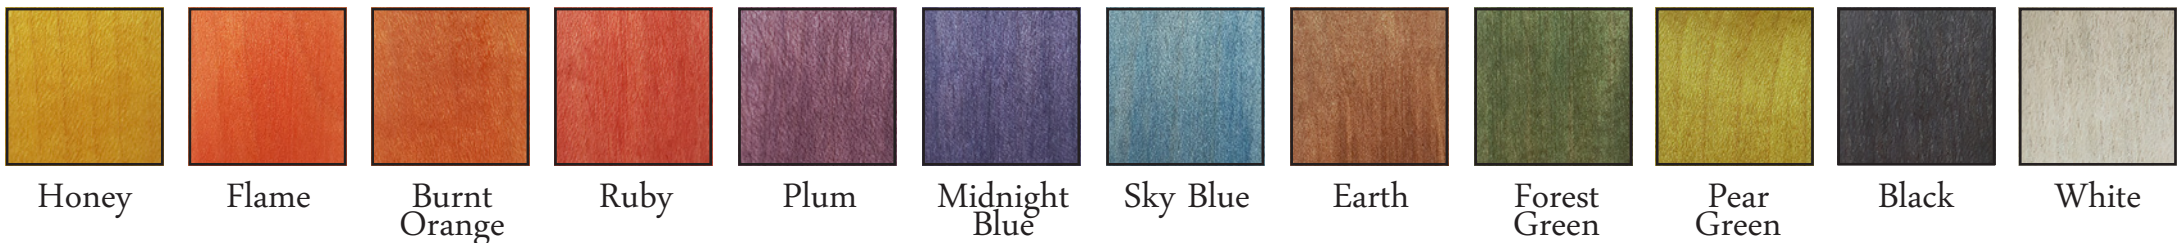

INTRINSIC Colour Collection

Colour Blending Wheels (2020)

These colour wheels have been specially created using only the shades in the Intrinsic Colour Collection to give you a helpful guide to some of the blending options possible with the set.

Each wheel illustrates the colours in the set with white in the centre, and black as an outer ring, blending in 26% towards the centre.

Below is a gradient line for showing the same shades, with black and white shades top and bottom.

Beneath each wheel, are photographs of the dry colours applied as a single coat to plain sycamore, with one coat of danish oil over the top.

For more information, visit hampshiresheen.com or your nearest Intrinsic Colour or Hampshire Sheen retailer.

Intrinsic Colour Collection Suggested Set Diagrams

Firey Sunset

Honey

Flame

Burnt
Orange

Ruby

Black

Rich Earth